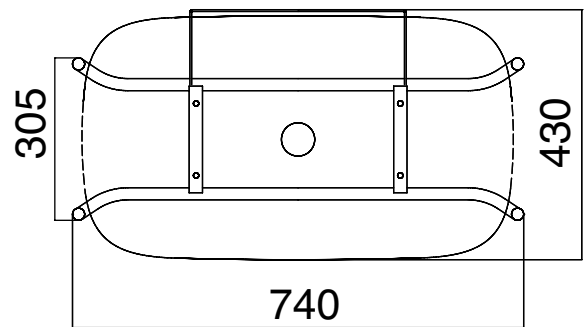

Tolleranza dimensioni $\pm$ 5%

Dimension tolerance $\pm$ 5%