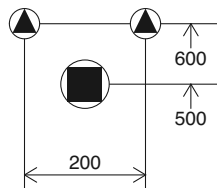

Tolleranza dimensioni $\pm 5\%$
Dimension tolerance $\pm 5\%$